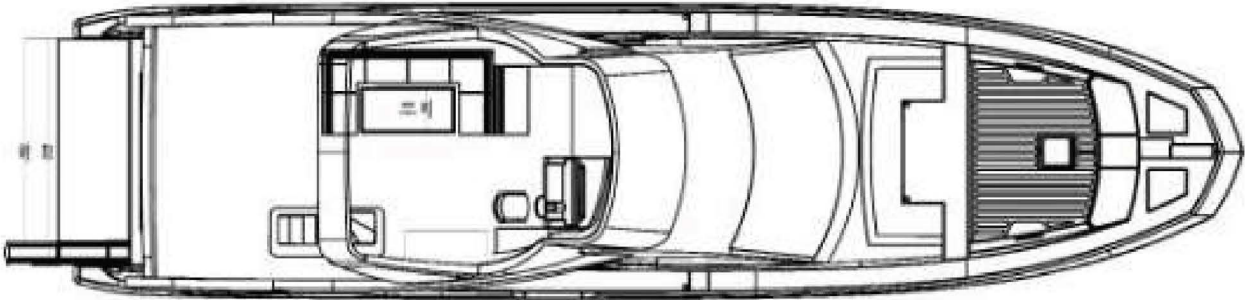

Owner's Head

Owner's Head

VIP Cabin

Guests Cabin

Guests Cabin

Guests Head

Twin Cabin

Layout

Layout

Layout

Specs

ACCOMMODATION

- Cabins: 4 + 1 crew
- Berths: 8 + 1 crew
- Head compartment: 4 + 1 crew

PECIFICATIONS

- Length overall: 22.64m
- Beam: 5.60m
- Draft: 1.82m
- Displacement Approx: 53.3
- Engines: 2X 1400 mHP MAN CR V12
- Max speed: up to 32 Kn
- Cruising speed: 26 Kn