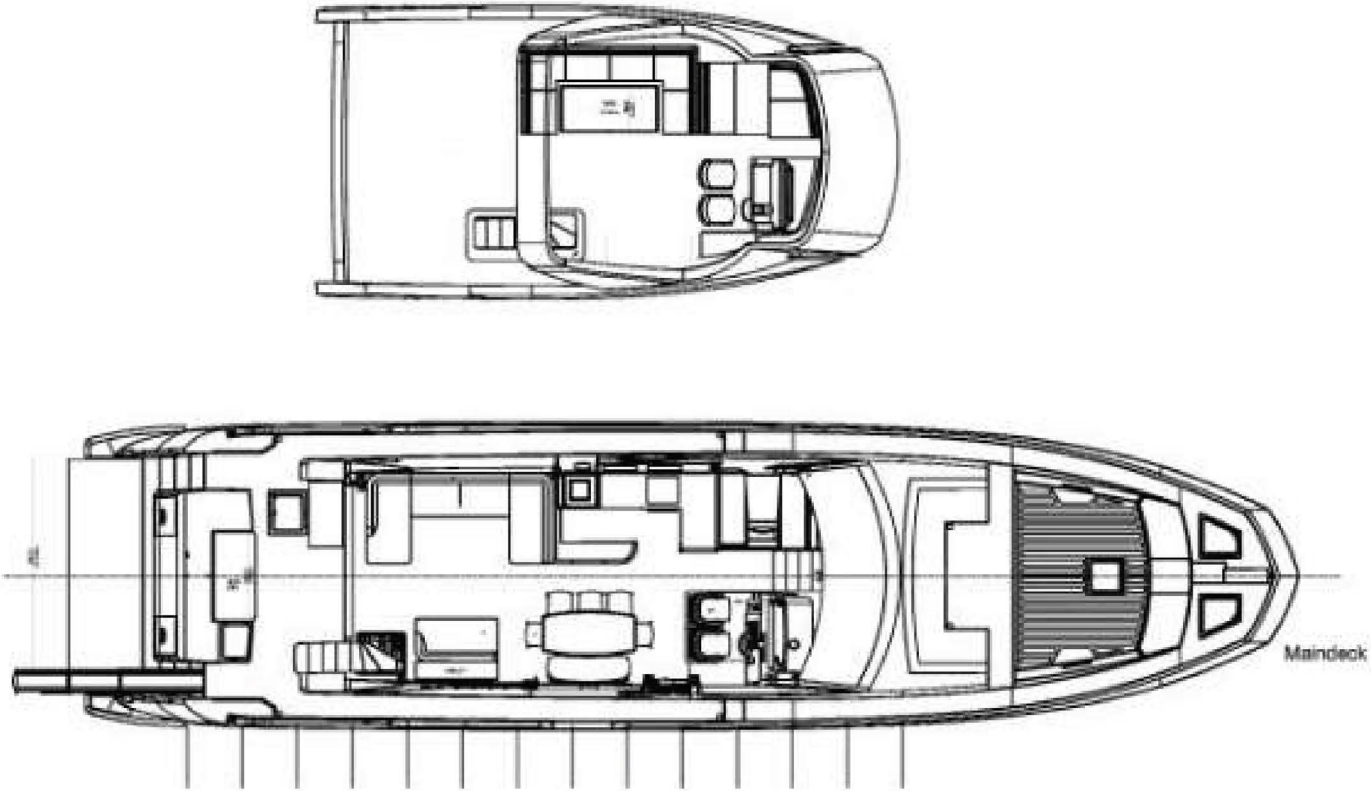

Owner's Head

Owner's Head

VIP Cabin

Guests Cabin

Guests Cabin

Guests Head

Twin Cabin

Layout

Layout

Layout

Specs

ACCOMMODATION

- Cabins: 4 + 1 crew
- Berths: 8 + 1 crew
- Head compartment: 4 + 1 crew

PECIFICATIONS

- Length overall: 22.64m
- Beam: 5.60m
- Draft: 1.82m
- Displacement Approx: 53.3
- Engines: 2X 1400 mHP MAN CR V12
- Max speed: up to 32 Kn
- Cruising speed: 26 Kn