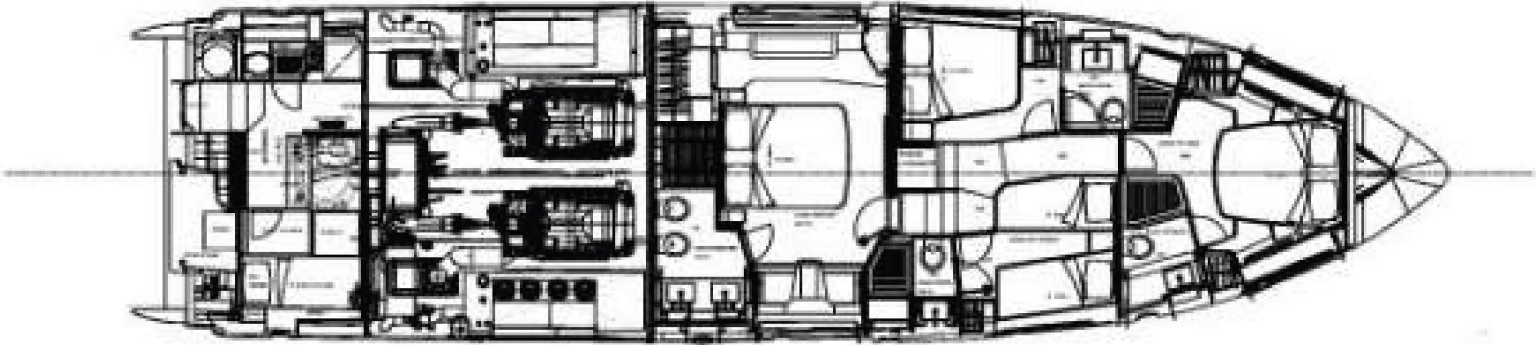

Owner's Head

Owner's Head

VIP Cabin

Guests Cabin

Guests Cabin

Guests Head

Twin Cabin

Layout

Layout

Layout

Specs

ACCOMMODATION

- Cabins: 4 + 1 crew
- Berths: 8 + 1 crew
- Head compartment: 4 + 1 crew

PECIFICATIONS

- Length overall: 22.64m
- Beam: 5.60m
- Draft: 1.82m
- Displacement Approx: 53.3
- Engines: 2X 1400 mHP MAN CR V12
- Max speed: up to 32 Kn
- Cruising speed: 26 Kn