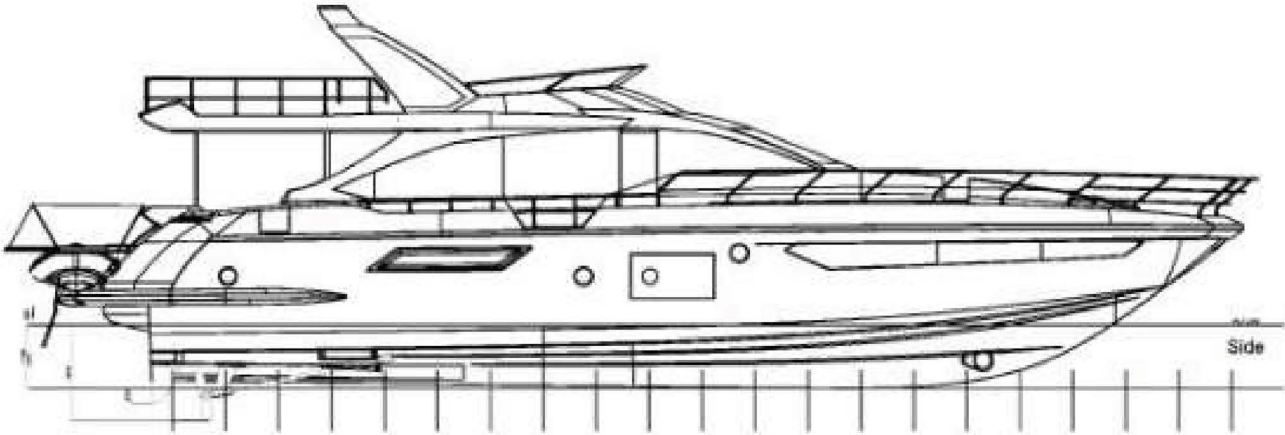

Owner's Head

Owner's Head

VIP Cabin

Guests Cabin

Guests Cabin

Guests Head

Twin Cabin

Layout

Layout

Layout

Specs

ACCOMMODATION

- Cabins: 4 + 1 crew
- Berths: 8 + 1 crew
- Head compartment: 4 + 1 crew

PECIFICATIONS

- Length overall: 22.64m
- Beam: 5.60m
- Draft: 1.82m
- Displacement Approx: 53.3
- Engines: 2X 1400 mHP MAN CR V12
- Max speed: up to 32 Kn
- Cruising speed: 26 Kn